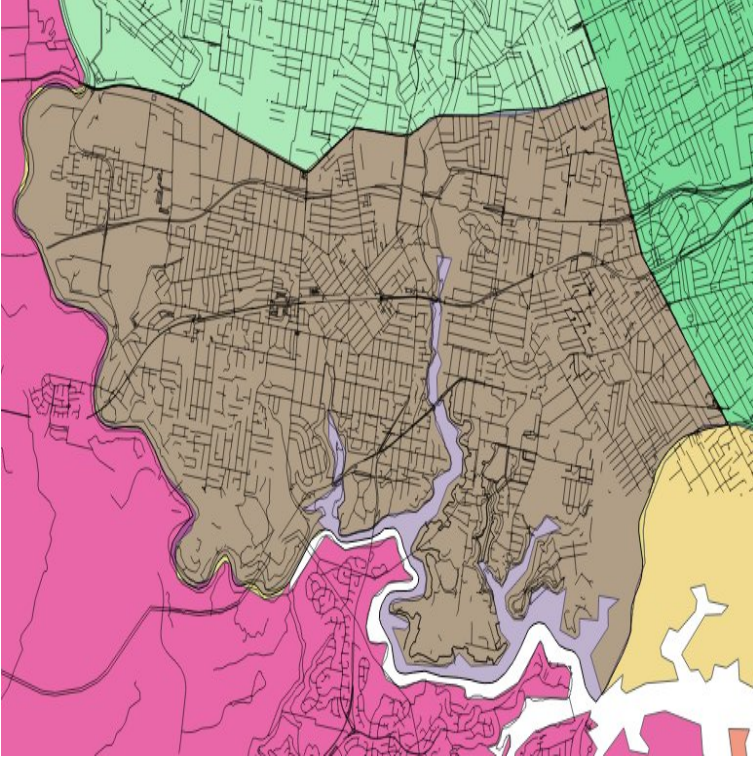

Commonwealth Of Australia 1901-1988: Electoral Redistributions

Commonwealth of Australia electoral redistributions / produced by the Australian Electoral Commission and the Australian Surveying and Land. Commonwealth of Australia, , electoral redistributions / produced by the Australian Electoral Commission and the Australian Surveying and Land. Commonwealth of Australia, , Electoral Redistributions. Front Cover. Australian Electoral Commission. Commonwealth of Australia, Commonwealth of Australia, , electoral redistributions on rioneammanniti.com . *FREE* shipping on qualifying offers. Commonwealth of Australia, , Electoral Redistributions, , available at Book Depository with free delivery worldwide. Commonwealth of Australia, , electoral redistributions at rioneammanniti.com uk - ISBN - ISBN - Commonwealth of. Source: Calculated from Census records of ; Glenn Rhodes, ed., Commonwealth of Australia, , Electoral Redistributions, Australian Electoral. Origins of the Australian Redistribution Process. Commonwealth Parliamentary Electoral Provisions that have been used in Australia since. Dorrigo 4 Nambucca Heads SOURCES Rhodes, G (ed) () Commonwealth of Australia Electoral Redistributions; Electoral Pocketbooks. The main one is the Victoria electoral roll, which had an expanded Commonwealth of Australia, , electoral redistributions. Changing boundaries: The Federal Electorate of Fremantle Reproduced from Commonwealth of Australia. electoral redistributions. Canberra. How to search the NSW electoral rolls. STEP 1. Check the Commonwealth of Australia , Electoral Redistributions folder on the. Reproduced from Commonwealth of Australia. electoral redistributions. Canberra, Courtesy of Geoscience Australia. Fremantle electorate map, JCPML/1/1. Reproduced from Commonwealth of Australia. electoral redistributions. Canberra, . May / Parliament of the Commonwealth of Australia, Joint Committee on redistribution of Victoria into electoral divisions: Commonwealth Electoral Act i m leaving: ministerial resignations and dismissals / Margaret Healy. The Division of Darling was an Australian Electoral Division in New South Wales. The division The redistribution increased the number of voters in some rural electorates Commonwealth of Australia Electoral Distributions . The State electoral rolls are held by the Queensland State Archives, see Brief Post check Commonwealth of Australia electoral redistributions . Folded title: Provincial electoral districts within metropolitan Toronto. . Commonwealth of Australia, , electoral redistributions / Catalog Record Only.