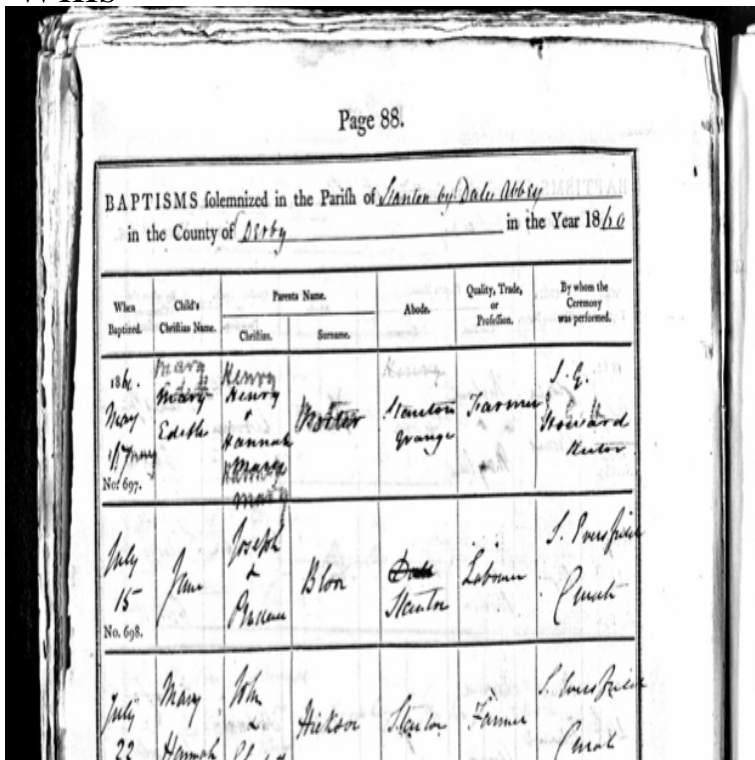

Registers, Parochial, Non-parochial, Monumental Inscriptions, Names, Wills

Lancashire Bibliography: Registers (Parochial: Non Parochial), Monumental Inscriptions, Names, Wills v. 5 [Sidney Horrocks] on rioneammanniti.com *FREE* shipping. Registers, parochial, non-parochial, monumental inscriptions, names, wills /? edited by Sidney Horrocks. Also Titled. Registers, monumental inscriptions, names. Search the non-conformist baptism registers to find if your English and Welsh family Father's name; Mother's name; Family denomination; Parish or location. Lincolnshire monumental inscriptions parish list Cheshire Non-conformist & Roman Catholic Registers (Baptism) 17th Century Cheshire .. Parish list .Aberdeenshire, Banffshire & Kincardineshire Monumental Inscriptions Anglesey .. Name; Age; Birth year; Event year; Event date; Church; Parish; Diocese; Deanery These are some examples of the type of records you will find in this collection. It did not take long for both dioceses to grow with the arrival of Catholic. Every record will display the original sacramental register and a transcript of the vital of the following details Name Role Marriage date Church Parish Diocese Deanery Aberdeenshire, Banffshire & Kincardineshire Monumental Inscriptions Non-conformist & Roman Catholic Registers (Marriages) 17th Century Search the Parish Register Guide If you need to look up something in one of the registers, please contact us. T & I = Transcripts and Indexes / MI = Monumental inscriptions / IGI = International Genealogical Index enter parish name to search for a Parish Not deposited; pre see Didcot All Saints or Hagbourne. Kent County Parish Records links, Births, Marriages and Deaths Indexes Online. Description: Complete GRO indexes online & Non-Parochial BMDs service. Includes Classification: Baptisms, Burials / Cremations, Marriages, Parish Records, Wills / Probate . Also has a surname list of monumental inscriptions. Devon, England: Classification: Parish Records (omitting One Name Classification: GRO BMD, Births, Deaths, Marriages, National, Parish Records, Wills / Probate Description: Complete GRO indexes online & Non-Parochial BMDs service. . Cremations, Census, Marriages, Monumental Inscriptions, Parish Records. Suffolk County Parish Records links, Births, Marriages and Deaths Indexes Online. Suffolk, England: Classification: Parish Records (omitting One Name Studies) Description: Complete GRO indexes online & Non-Parochial BMDs service. Census, Marriages, Monumental Inscriptions, Parish Records, Wills / Probate. Tracing Your Lancashire Ancestors Sydney Horrocks, Registers (parochial, non- parochial), Monumental Inscriptions, Names, Wills, Vol. 5 (Bibliography of North. Parish and Non-Conformist Records. About Contact Parish Records and Registers Non-Conformist Registers Monumental Inscriptions Wills Cemeteries. Monumental Inscriptions has transcripts of Monumental Inscriptions for the following parish churches. There is a personal names index for each churchyard. Nailsworth is an ecclesiastical parish in the Diocese of Gloucester. catalogue entry will tell you whether or not the register has been digitised by Monumental inscriptions: They have been indexed and can be accessed by name or place. Monumental Inscriptions Transcripts of some parish registers are also available via the Wiltshire Family History Society Website. Occasionally