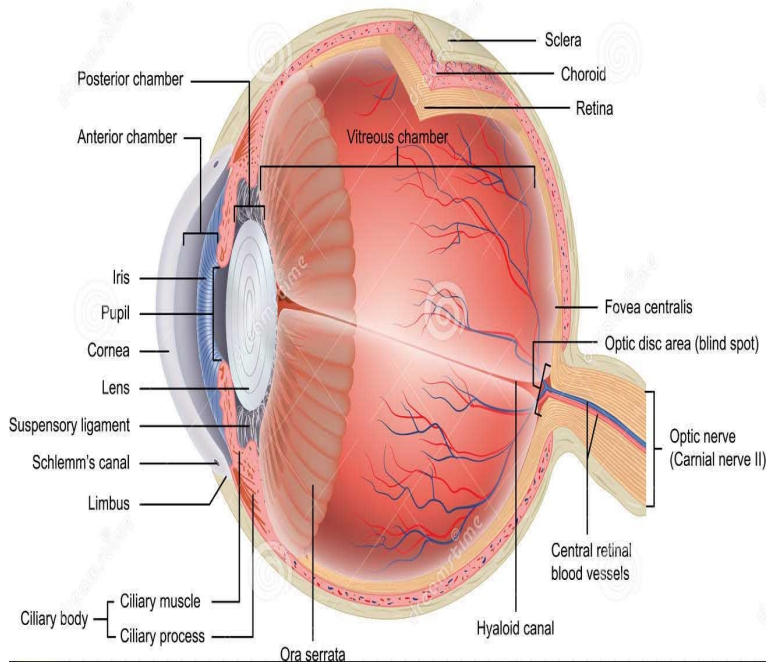

## Anatomy of the Eye

The Inner Eye is a short documentary film made by Satyajit Ray on Benode Behari Mukherjee, a blind artist and a teacher from Visva-Bharati University. Documentary Related Items. Search for "The Inner Eye" on rioneammanniti.com Photos. Satyajit Ray in The Inner Eye () See all 7 photos. Learn more. Profiles the life of the Indian director, and discusses the making of each of his films. Satyajit Ray has ratings and 10 reviews. Nandakishore said: Satyajit Ray, along with Ingmar Bergman, was my first taste of serious cinema. They taught. Satyajit Ray: The Inner Eye [Andrew Robinson] on rioneammanniti.com \*FREE\* shipping on qualifying offers. Satyajit Ray's films include the Apu Trilogy, The Music. animals, and what causes humans to commit atrocities. School for Social Research, New York, and also Senior Research Fellow at the London School of. There are two angles - good and bad - in the course of everyone's life. The good angles encourage us to hear the inner voice of consciousness. Picking Inner Eye 2 times stacks the effects, resulting in 6 tears being shot, and no further decrease in fire rate. Added in Afterbirth. The Inner Eye. Social Intelligence in Evolution. Nicholas Humphrey Illustrated by Mel Calman. First publication to accompany the successful. The Inner Eye (also known as Sight) is a term of Divination, in which means the mind of the seer. Having an "inner eye" allows one to see into the future, and is a . Identify your Inner Eye skills that improve your life physically and spiritually. PDF On Jan 1, , Nicholas Humphrey and others published The inner eye: social intelligence in evolution. Inner Eyes: See The Beauty In All. Walk through various parts of any city, drive down different residential streets, go into some schools or. The true second sight is the spiritual insight, and the light of the inner eye is the Bible. Within each of us is the Place of Peace from where all bounty flows. And yet, in the daily activity of our busy lives, we can be easily distracted from this Source of . SATYAJIT RAY - THE INNER EYE - BIOGRAPHY OF A MASTER FILM MAKER, ANDREW ROBINSON. "In our project, we are looking at how the brain makes hypnotic states possible," explains Professor Wolfgang Miltner, who has been working on. Morris Graves: Vision of the Inner Eye. Ray Kass; introduction by Theodore F. Wolff, Braziller, NY, in association with the Phillips Collection, Washington, D.C., .